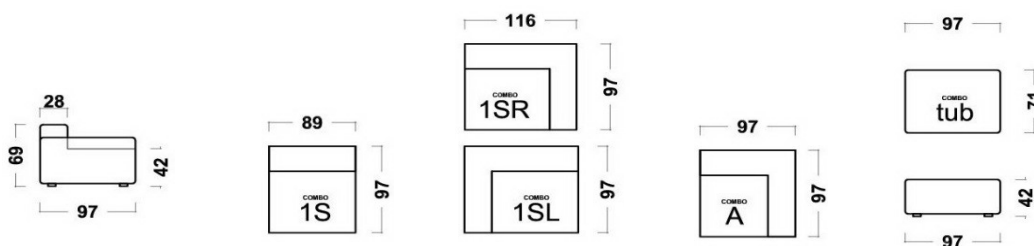

COMBO

FRAME	solid beech wood, wooden panel elements
SUPPORT	wave springs
SEATING	HR foam 35/36, wadding
BACKREST	HR foam 35/36, wadding
ARMREST	N foam 25/38, wadding
LEGS	plastic h.5cm
NOTE	price does not includes decorative pillows

Ime	1-SEATER	1-SEATER (L/R)	CORNER	OTTOMAN
Oznaka	COM-1S	COM-1S(L/R)	COM-A	COM-tub
Dimenzije (LxDxH)	89x97 h. 69	116x97 h.69	97x97 h.69	71x97 h.42
Usnje CAT300	-	-	-	-
Tkanine BASIC	770	931	931	518

Ime	PRIMER POSTAVITVE	PRIMER POSTAVITVE
Oznaka	1SL+1S+A+1S+tub	1SL+1S+A+1S+tub
Dimenzije (LxDxH)	302x257	302x257
Usnje CAT300		
Tkanine BASIC	3.920	4.690