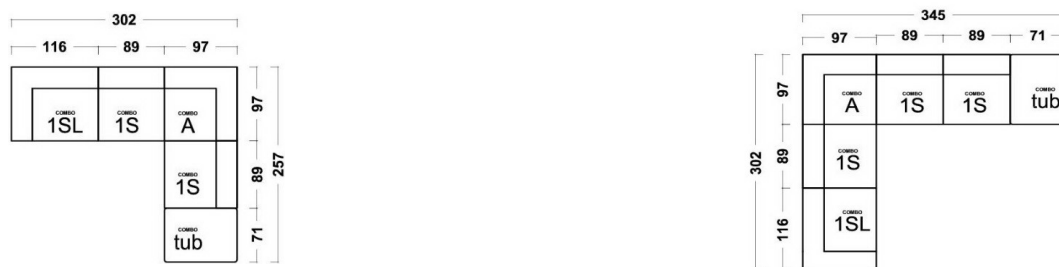

COMBO

FRAME	solid beech wood, wooden panel elements
SUPPORT	wave springs
SEATING	HR foam 35/36, wadding
BACKREST	HR foam 35/36, wadding
ARMREST	N foam 25/38, wadding
LEGS	plastic h.5cm
NOTE	price does not includes decorative pillows

Ime	1-SEATER	1-SEATER (L/R)	CORNER	OTTOMAN
Oznaka	COM-1S	COM-1S(L/R)	COM-A	COM-tub
Dimenzije (LxDxH)	89x97 h. 69	116x97 h.69	97x97 h.69	71x97 h.42
Usnje CAT300	-	-	-	-
Tkanine BASIC	770	931	931	518

Ime	PRIMER POSTAVITVE	PRIMER POSTAVITVE
Oznaka	1SL+1S+A+1S+tub	1SL+1S+A+1S+tub
Dimenzije (LxDxH)	302x257	302x257
Usnje CAT300		
Tkanine BASIC	3.920	4.690