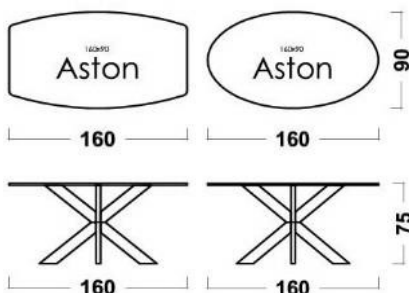

### BOARD:

MDF 28 mm thick with natural HRAST veneer, stained and varnished according to the tone card of the stain. Rub boards painted by RAL

### BASE:

steel profile painted according to RAL

Ime	ASTON CUTED ELLIPS	ASTON ELLIPS
Oznaka	AST-SEMI ELLIPS	AST-ELLIPS
Dimenzije (LxDxH)	160x90 h.75	160x90 h.75
HRAST/ MDF 28mm	1.196	1.173

### BASE:

color according to RAL chart

Ime	ETERNA
Oznaka	ETERNA
Dimenzije (LxDxH)	180x90 h.77
ceramics	2.047
MDF in HRAST 28mm	1.116