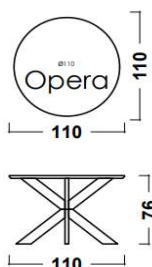

OM 250

BOARD:

MDF painted according to RAL or veneered with beech or HRAST veneer.

BASE:

beech/HRAST wood, stained and varnished according to the tone card of the stain

Ime	OM 250 80x80	OM 250 120x80
Oznaka	OM 250 80x80	OM 250 120x80
Dimenzije (LxDxH)	80x80 h.78	120x80 h.78
BEECH or RAL	518	575
HRAST	667	931

OM 260

BOARD:

MDF painted according to RAL or veneered with beech / HRAST veneer. Table extension insert, Dimenzije 60x90cm

BASE:

beech or HRAST wood, stained and varnished according to the tone of the stain

Ime	OM 260
Oznaka	OM 260
Dimenzije (LxDxH)	160-220 x 90 h.78
BEECH	989
HRAST	1.483

OPERA

BOARD:

MDF 28 mm thick with natural HRAST veneer, stained and varnished according to the tone card of the stain. Rub boards painted by RAL

BASE:

steel profile painted according to RAL

Ime	OPERA
Oznaka	OPERA
Dimenzije (LxDxH)	Ø120 h.76
HRAST/ MDF 28mm	1.127