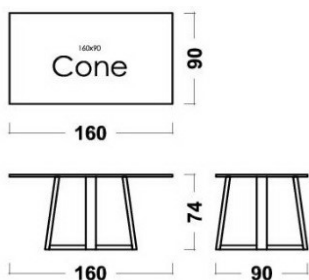

ASTON

BOARD:

MDF 28 mm thick with natural HRAST veneer, stained and varnished according to the tone card of the stain. Rub boards painted by RAL

BASE:

steel profile painted according to RAL

Ime	ASTON CUTED ELLIPS	ASTON ELLIPS
Oznaka	AST-SEMI ELLIPS	AST-ELLIPS
Dimenzije (LxDxH)	160x90 h.75	160x90 h.75
HRAST/ MDF 28mm	1.196	1.173

CONE

BOARD:

28 mm thick MDF with natural HRAST veneer, stained and varnished according to the tone of the stain or coated with linseed oil

BASE:

steel profile painted according to RAL

Ime	CONE
Oznaka	CONE
Dimenzije (LxDxH)	160x90 h.74
HRAST/ MDF 28mm	885

ETERNA

BOARD:

Ceramic board + MDF poliuretane paint according to RAL chart

BASE:

color according to RAL chart

Ime	ETERNA
Oznaka	ETERNA
Dimenzije (LxDxH)	180x90 h.77
ceramics	2.047
MDF in HRAST 28mm	1.116