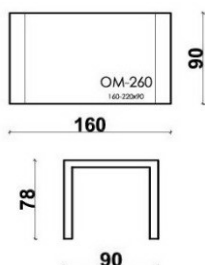

OM 250

BOARD:

MDF painted according to RAL or veneered with beech or HRAST veneer.

BASE:

beech/HRAST wood, stained and varnished according to the tone card of the stain

Ime	OM 250 80x80	OM 250 120x80
Oznaka	OM 250 80x80	OM 250 120x80
Dimenzije (LxDxH)	80x80 h.78	120x80 h.78
BEECH or RAL	518	575
HRAST	667	931

OM 260

BOARD:

MDF painted according to RAL or veneered with beech / HRAST veneer. Table extension insert, Dimenzije 60x90cm

BASE:

beech or HRAST wood, stained and varnished according to the tone of the stain

Ime	OM 260
Oznaka	OM 260
Dimenzije (LxDxH)	160-220 x 90 h.78
BEECH	989
HRAST	1.483

OPERA

BOARD:

MDF 28 mm thick with natural HRAST veneer, stained and varnished according to the tone card of the stain. Rub boards painted by RAL

BASE:

steel profile painted according to RAL

Ime	OPERA
Oznaka	OPERA
Dimenzije (LxDxH)	Ø120 h.76
HRAST/ MDF 28mm	1.127