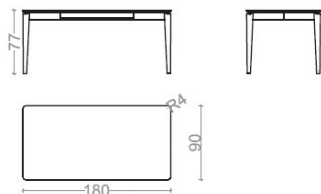

ASTON

BOARD:

MDF 28 mm thick with natural HRAST veneer, stained and varnished according to the tone card of the stain. Rub boards painted by RAL

BASE:

steel profile painted according to RAL

Ime	ASTON CUTED ELLIPS	ASTON ELLIPS
Oznaka	AST-SEMI ELLIPS	AST-ELLIPS
Dimenzije (LxDxH)	160x90 h.75	160x90 h.75
HRAST/ MDF 28mm	1.196	1.173

CONE

BOARD:

28 mm thick MDF with natural HRAST veneer, stained and varnished according to the tone of the stain or coated with linseed oil

BASE:

steel profile painted according to RAL

Ime	CONE
Oznaka	CONE
Dimenzije (LxDxH)	160x90 h.74
HRAST/ MDF 28mm	885

ETERNA

BOARD:

Ceramic board + MDF poliuretane paint according to RAL chart

BASE:

color according to RAL chart

Ime	ETERNA
Oznaka	ETERNA
Dimenzije (LxDxH)	180x90 h.77
ceramics	2.047
MDF in HRAST 28mm	1.116