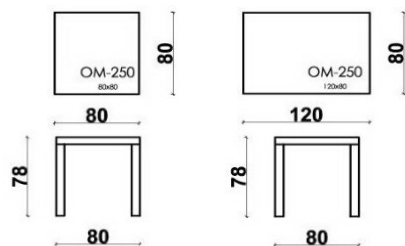

OM 250

BOARD:

MDF painted according to RAL or veneered with beech or HRAST veneer.

BASE:

beech/HRAST wood, stained and varnished according to the tone card of the stain

Ime	OM 250 80x80	OM 250 120x80
Oznaka	OM 250 80x80	OM 250 120x80
Dimenzije (LxDxH)	80x80 h.78	120x80 h.78
BEECH or RAL	518	575
HRAST	667	931