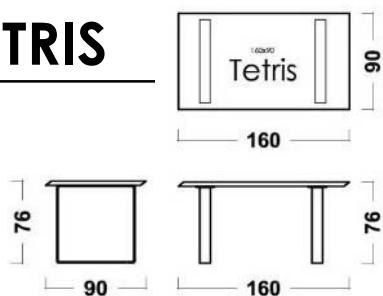

SPIDER

BOARD:

10mm thick compact board with 19mm thick MDF backing. Anthracite-colored board edge

BASE:

steel profile painted according to RAL

Ime	SPIDER
Oznaka	SPIDER
Dimenzije (LxDxH)	220x100 h.74
compact board	3.001
veneered HRAST	2.392
BOARD 10mm	

TETRIS

BOARD:

natural HRAST solid wood 40mm, stained and varnished according to the tone card of the stain, or coated with linseed oil.

Rob. stala: obrotne nosilni sistem

BASE:

steel profile painted according to RAL

Ime	TETRIS
Oznaka	TETRIS
Dimenzije (LxDxH)	160x90 h.76
HRAST	1.989