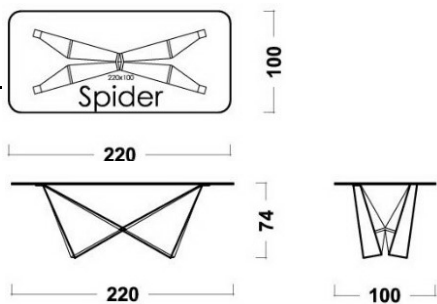

SPIDER

BOARD:

10mm thick compact board with 19mm thick MDF backing. Anthracite-colored board edge

BASE:

steel profile painted according to RAL

Ime	SPIDER
Oznaka	SPIDER
Dimenzije (LxDxH)	220x100 h.74
compact board	3.001
veneered HRAST	2.392
BOARD 10mm	

TETRIS

BOARD:

natural HRAST solid wood 40mm, stained and varnished according to the tone card of the stain, or coated with linseed oil.

Rob. stala: obrotne nosilni sistem

BASE:

steel profile painted according to RAL

Ime	TETRIS
Oznaka	TETRIS
Dimenzije (LxDxH)	160x90 h.76
HRAST	1.989