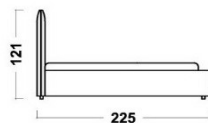

SANDRA

atlas BED

surcharge for the mechanism:

classic	506	483	471	448	437	414
Ime						
	200x200 fixed	180x200 fixed	160x200 fixed	140x200 fixed	120x200 fixed	100x200 fixed
Oznaka	SAN-200	SAN-180	SAN-160	SAN-140	SAN-120	SAN-100
Dimenzije (LxDxH)	234x225 h.121	214x225 h.121	194x225 h.121	174x225 h.121	154x225 h.121	134x225 h.121
Usnje CAT300	2.634	2.392	2.254	2.116	1.989	1.748
Tkanine BASIC	1.564	1.415	1.346	1.277	1.196	1.035