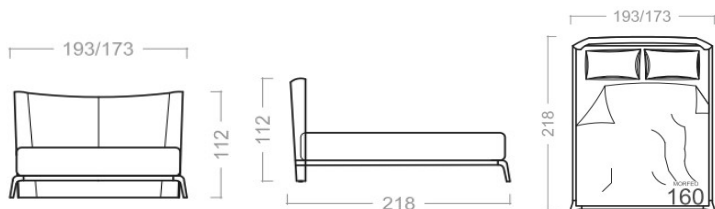

MORFEO

atlas BED

The price includes a metal frame with latoflex of appropriate Dimenzije

Ime	200x200 fixed	180x200 fixed	160x200 fixed	140x200 fixed	120x200 fixed	100x200 fixed
Oznaka		MOR-180	MOR-160			
Dimenzije (LxDxH)		193x218 h.112	173x218 h.112			
Usnje CAT300		2.150	2.090			
Tkanine BASIC		1.845	1.815