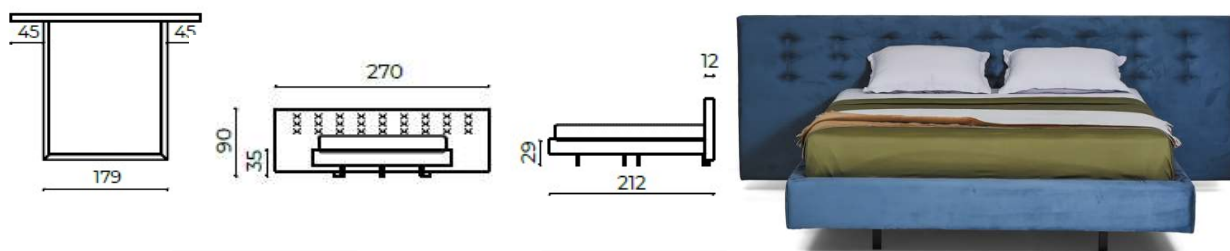

KOENA

atlas BED

Ime	200x200 fixed	180x200 fixed	160x200 fixed	140x200 fixed	120x200 fixed	100x200 fixed
Oznaka		KOE-180	KOE-160			
Dimenzije (LxDxH)		199x212 h.90	179x212 h.90			
Usnje CAT300		2.012	1.943			
Tkanine BASIC		1.506	1.461