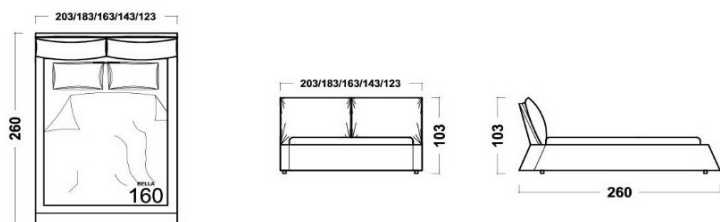

BELLA

atlas BED

surcharge for the mechanism:

classic	506	483	471	448	437	414
Ime	200x200 fixed 180x200 fixed 160x200 fixed 140x200 fixed 120x200 fixed 100x200 fixed					
Oznaka	BEL-200	BEL-180	BEL-160	BEL-140	BEL-120	BEL-100
Dimenzije (LxDxH)	223x260 h.103	203x260 h.103	183x260 h.103	163x260 h.103	143x260 h.103	123x260 h.103
Usnje CAT300	3.139	2.864	2.611	2.530	2.450	2.381
Tkanine BASIC	1.782	1.633	1.518	1.483	1.426	1.392