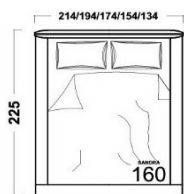

SANDRA

atlas BED

surcharge for the mechanism:

classic	506	483	471	448	437	414
Ime						
	200x200 fixed	180x200 fixed	160x200 fixed	140x200 fixed	120x200 fixed	100x200 fixed
Oznaka	SAN-200	SAN-180	SAN-160	SAN-140	SAN-120	SAN-100
Dimenzije (LxDxH)	234x225 h.121	214x225 h.121	194x225 h.121	174x225 h.121	154x225 h.121	134x225 h.121
Usnje CAT300	2.634	2.392	2.254	2.116	1.989	1.748
Tkanine BASIC	1.564	1.415	1.346	1.277	1.196	1.035