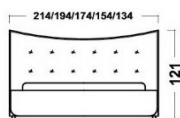

SANDRA

atlas BED

surcharge for the mechanism:

classic	506	483	471	448	437	414
Ime						
	200x200 fixed	180x200 fixed	160x200 fixed	140x200 fixed	120x200 fixed	100x200 fixed
Oznaka	SAN-200	SAN-180	SAN-160	SAN-140	SAN-120	SAN-100
Dimenzije (LxDxH)	234x225 h.121	214x225 h.121	194x225 h.121	174x225 h.121	154x225 h.121	134x225 h.121
Usnje CAT300	2.634	2.392	2.254	2.116	1.989	1.748
Tkanine BASIC	1.564	1.415	1.346	1.277	1.196	1.035