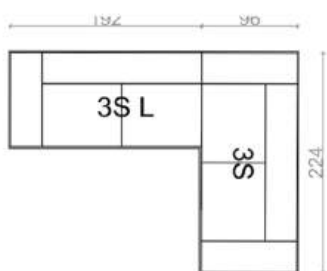

POMEMBNO:

- TKANINE: tkanine (fabric) "osnovnega" razreda "fabric BASIC" že vsebujejo **WR (vodoodbojno zaščito)**!
- USNJA: cat 300, 500 in 700 so usnja različnih razredov. Cat 300 ima odlično razmerje kakovost/cena.