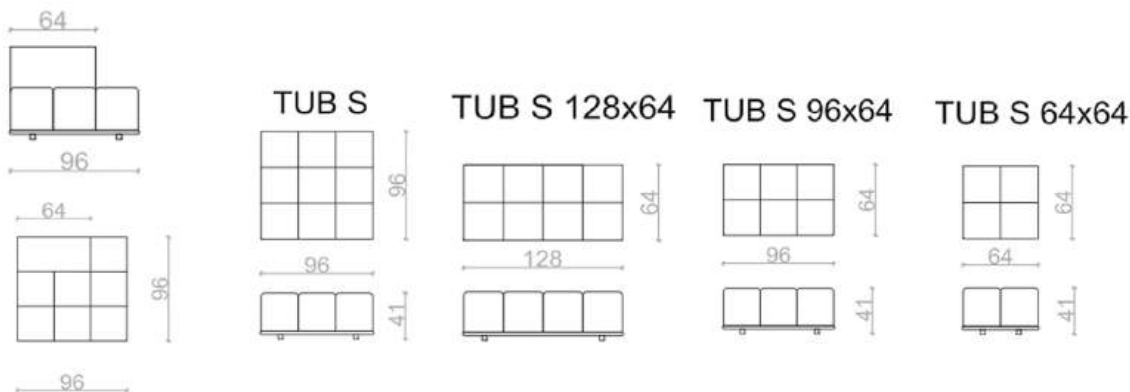

name	3-SEATER ST WITH TABLE	2-SEATER WITH TABLE	1,5-SEATER WITH TABLE	1-SEATER ST WITH TABLE	OTTOMAN ST WITH TABLE
label	EDE - 3S ST table	EDE - 2S ST table	EDE - 1.5S ST table	EDE - 1S ST table	EDE - tub ST table
dimensions (LxDxH)	192x96 h.73	160x96 h.73	128x96 h.73	96x96 h.73	
cat 300					
cat 500					
cat 700					
fabric BASIC	3,956	3,622	3,059	2,749	2,967
fabric LUX	4,059	3,714	3,128	2,806	3,013
fabric ELEGANT	4,175	3,818	3,208	2,875	3,059
fabric EXCLUSIVE	4,290	3,921	3,300	2,944	3,116
fabric PREMIUM	4,520	4,163	3,473	3,070	3,174

name	ISOLA L/R ST	TUB ST classic	TUB ST large	TUB ST medium	TUB ST small
label	EDE - ISOLA L/R ST	EDE - tub class ST	EDE - tub L ST	EDE - tub M ST	EDE - tub S ST
dimensions (LxDxH)	96x96 h.73	96x96 h.41	128x64 h.41	96x64 h.41	64x64 h.41
cat 300					
cat 500					
cat 700					
fabric BASIC	2,024	1,759	1,736	1,541	1,415
fabric LUX	2,082	1,782	1,759	1,564	1,438
fabric ELEGANT	2,128	1,817	1,782	1,598	1,472
fabric EXCLUSIVE	2,185	1,851	1,828	1,633	1,506
fabric PREMIUM	2,289	1,920	1,874	1,702	1,564