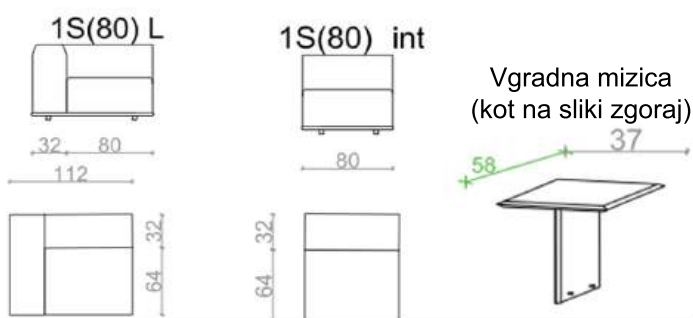

name	1-SEATER 80 (L/R)	1- SEATER int 80	TABLE
label	EDE - 1S 80 L/R	EDE - 1S int 80	EDE - table
dimensions (LxDxH)	112x96 h.73	80X96 h.73	37x58 h.48
cat 300			494
cat 500			541
cat 700			564
fabric BASIC	2,093	1,886	
fabric LUX	2,151	1,920	
fabric ELEGANT	2,220	1,955	
fabric EXCLUSIVE	2,266	2,001	
fabric PREMIUM	2,392	2,093	

Dodatni elementi se nahajajo na naslednji strani. Na koncu cenika so predstavljeni primeri različnih sestavov-postavitvev.

Potrebujete pomoč pri sestavi elementov in cenah?
Z odprtim cenikom nas pokličite na 070 264 264 in vodili vas bomo skozi vse elemente.