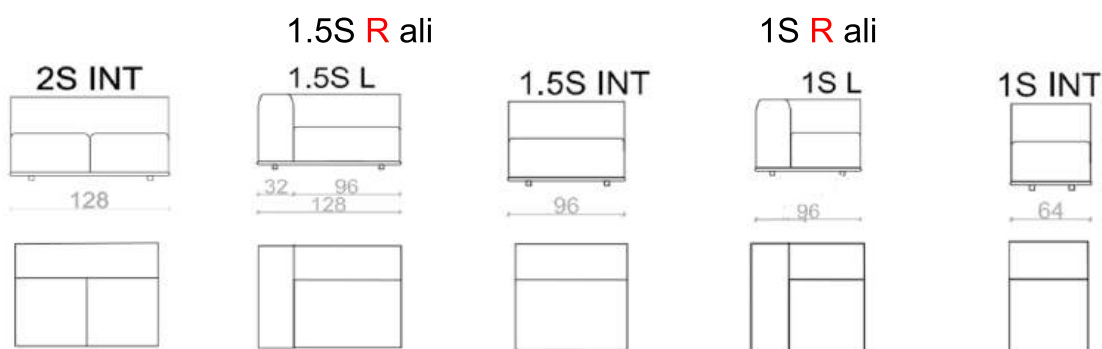

name	3-SEATER	3-SEATER (L/R)	3-SEATER int	2-SEATER	2-SEATER (L/R)
label	EDE - 3S	EDE - 3S(L/R)	EDE - 3S int	EDE - 2S	EDE - 2S(L/R)
dimensions (LxDxH)	223x96 h.73	192x96 h.73	160x96 h.73	192x96 h.73	160x96 h.73
cat 300					
cat 500					
cat 700					
fabric BASIC	3,105	2,864	2,657	2,852	2,553
fabric LUX	3,208	2,955	2,737	2,955	2,645
fabric ELEGANT	3,358	3,070	2,829	3,093	2,749
fabric EXCLUSIVE	3,496	3,185	2,933	3,220	2,852
fabric PREMIUM	3,783	3,427	3,082	3,473	3,047

name	2-SEATER int	1.5-SEATER (L/R)	1.5-SEATER int	1-SEATER (L/R)	1-SEATER int
label	EDE - 2S int	EDE - 1,5S(L/R)	EDE - 1,5S int	EDE - 1S(L/R)	EDE 1S int
dimensions (LxDxH)	128x96 h.73	128x96 h.73	96x96 h.73	96x96 h.73	64x96 h.73
cat 300					
cat 500					
cat 700					
fabric BASIC	2,346	2,266	1,966	1,978	1,644
fabric LUX	2,404	2,358	2,035	2,047	1,713
fabric ELEGANT	2,484	2,473	2,139	2,162	1,771
fabric EXCLUSIVE	2,553	2,565	2,208	2,266	1,828
fabric PREMIUM	2,680	2,772	2,369	2,438	1,943