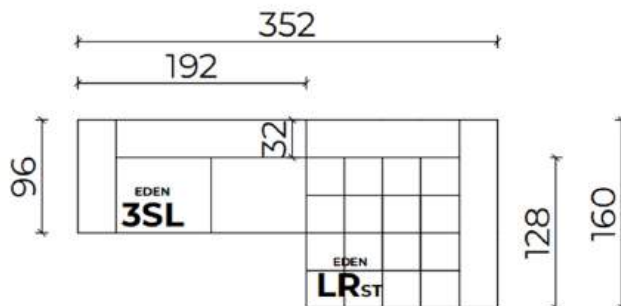

POMEMBNO:

- TKANINE: tkanine (fabric) "osnovnega" razreda "fabric BASIC" že vsebujejo **WR (vodoodbojno zaščito)**!
- USNJA: cat 300, 500 in 700 so usnja različnih razredov. Cat 300 ima odlično razmerje kakovost/cena.