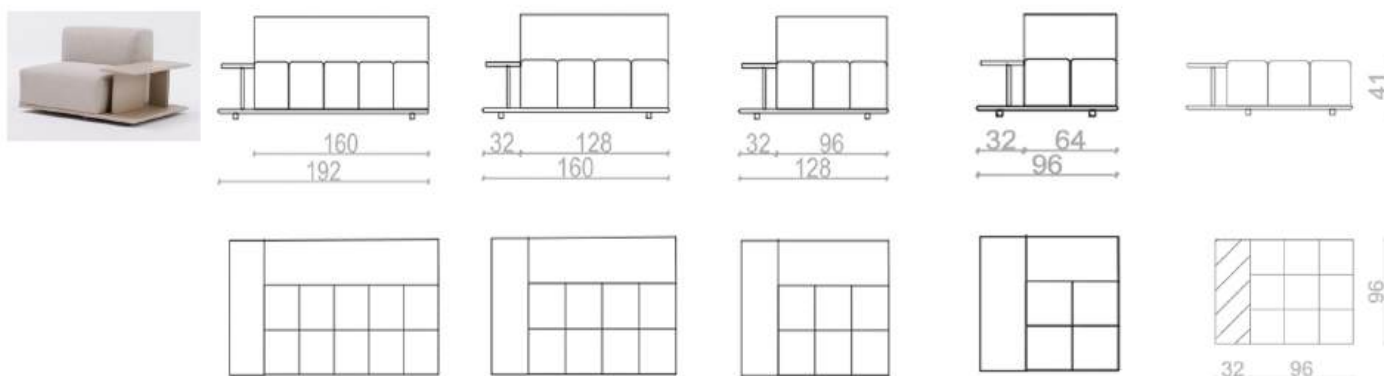

POMEMBNO:

- TKANINE: tkanine (fabric) "osnovnega" razreda "fabric BASIC" že vsebujejo **WR (vodoodbojno zaščito)**!
- USNJA: cat 300, 500 in 700 so usnja različnih razredov. Cat 300 ima odlično razmerje kakovost/cena.