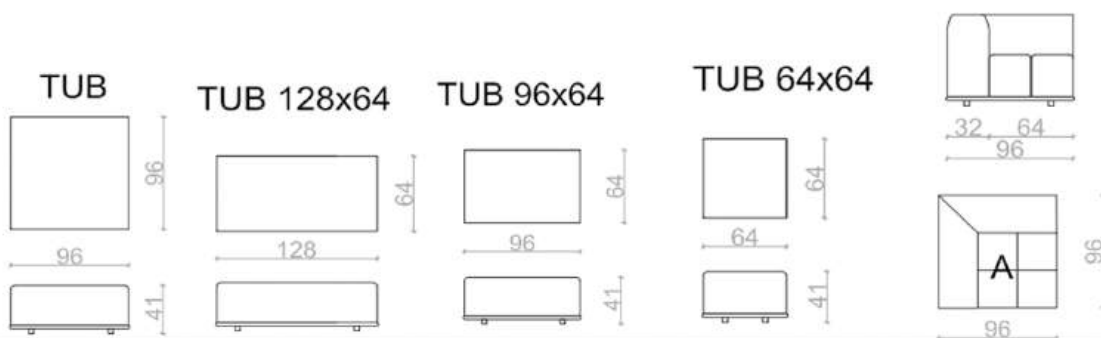

name	3 SEATER WITH TABLE	2,5-SEATER WITH TABLE	1,5-SEATER WITH TABLE	1-SEATER WITH TABLE	TUB WITH TABLE
label	EDE - 3S table	EDE - 2S table	EDE 1.5S table	EDE - 1S table	EDE -tub table
dimensions (LxDxH)	192x96 h.73	160x96 h.73	128x96 h.73	96x96 h.73	
cat 300					
cat 500					
cat 700					
fabric BASIC	3,703	3,415	2,852	2,588	2,369
fabric LUX	3,795	3,496	2,933	2,657	2,404
fabric ELEGANT	3,910	3,599	3,024	2,749	2,438
fabric EXCLUSIVE	4,036	3,714	3,116	2,829	2,496
fabric PREMIUM	4,267	3,921	3,312	3,013	2,576

name	OTTOMAN classic	OTTOMAN large	OTTOMAN medium	OTTOMAN small	CORNER ST
label	EDE - tub class	EDE - tub L	EDE - tub M	EDE - tub S	EDE - A ST
dimensions (LxDxH)	96x96 h.41	128x64 h.41	96x64 h.41	64x64 h.41	96x96 h.73
cat 300					
cat 500					
cat 700					
fabric BASIC	1,702	1,713	1,483	1,392	1,943
fabric LUX	1,725	1,736	1,518	1,415	1,989
fabric ELEGANT	1,759	1,782	1,552	1,438	2,047
fabric EXCLUSIVE	1,794	1,817	1,575	1,472	2,105
fabric PREMIUM	1,863	1,886	1,644	1,518	2,220