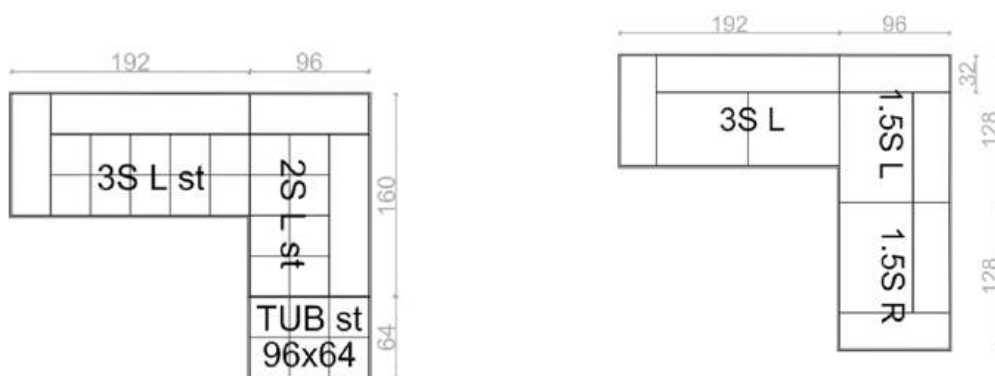

POMEMBNO:

- TKANINE: tkanine (fabric) "osnovnega" razreda "fabric BASIC" že vsebujejo **WR (vodoodbojno zaščito)**!
- USNJA: cat 300, 500 in 700 so usnja različnih razredov. Cat 300 ima odlično razmerje kakovost/cena.