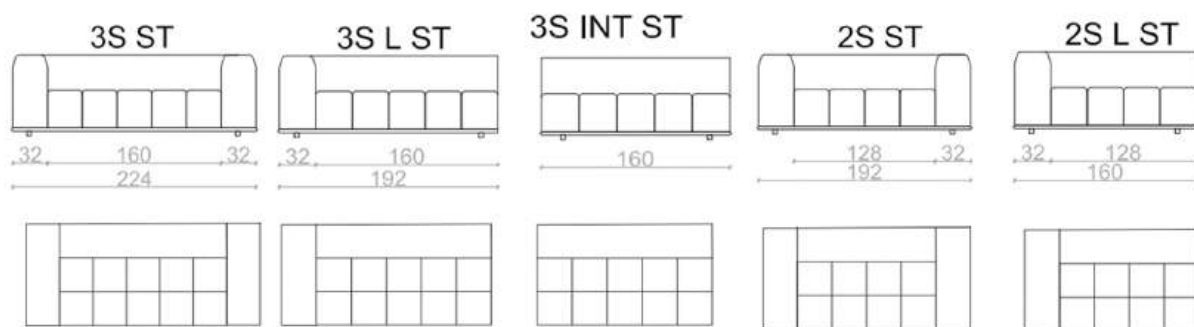

name	3-SEATER ST	3-SEATER (L/R) ST	3-SEATER int ST	2-SEATER ST	2-SEATER (L/R) ST
label	EDE - 3S ST	EDE - 3S(L/R) ST	EDE - 3S int ST	EDE - 2S ST	EDE - 2S(L/R) ST
dimensions (LxDxH)	224x96 h.73	192x96 h.73	160x96 h.73	192x96 h.73	160x96 h.73
cat 300					
cat 500					
cat 700					
fabric BASIC	3,392	3,036	2,864	3,105	2,772
fabric LUX	3,496	3,116	2,933	3,208	2,875
fabric ELEGANT	3,622	3,231	3,013	3,335	2,978
fabric EXCLUSIVE	3,772	3,346	3,093	3,461	3,059
fabric PREMIUM	4,036	3,565	3,266	3,691	3,266

Dodatni elementi se nahajajo na naslednji strani. Na koncu cenika so predstavljeni primeri različnih sestavov-postavitvev.

Potrebujete pomoč pri sestavi elementov in cenah?
Z odprtim cenikom nas pokličite na 070 264 264 in vodili vas bomo skozi vse elemente.