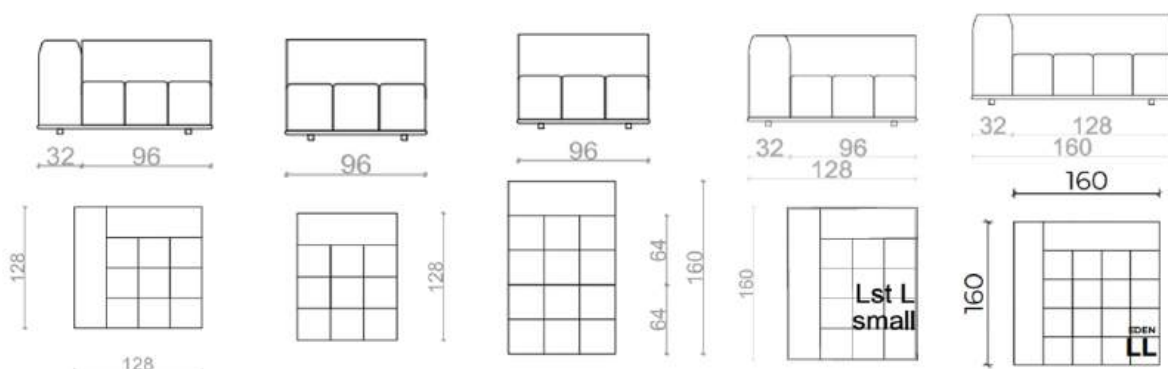

name	1,5-SEATER K (L/R) ST	1,5-SEATER K int ST	1,5-SEATER P int ST	CH. LOUNGE (L/R) ST 3X4	CH. LOUNGE (L/R) ST 4X4
label	EDE - 1.5S K (L/R) ST	EDE - 1.5S K int ST	EDE - 1.5 P int ST	EDE - L(L/R) ST 3X4	EDE - L(L/R) ST 4X4
dimensions (LxDxH)	128x128 h.73	96x128 h.73	96x160 h.73	128x160 h.41	160x160 h.41
cat 300					
cat 500					
cat 700					
fabric BASIC	2,611	2,381	2,438	2,990	3,392
fabric LUX	2,691	2,461	2,507	3,082	3,507
fabric ELEGANT	2,772	2,542	2,576	3,174	3,645
fabric EXCLUSIVE	2,875	2,622	2,634	3,277	3,783
fabric PREMIUM	3,059	2,772	2,772	3,473	4,059

Dodatni elementi se nahajajo na naslednji strani. Na koncu cenika so predstavljeni primeri različnih sestavov-postavitvev.

Potrebujete pomoč pri sestavi elementov in cenah?
Z odprtim cenikom nas pokličite na 070 264 264 in vodili vas bomo skozi vse elemente.