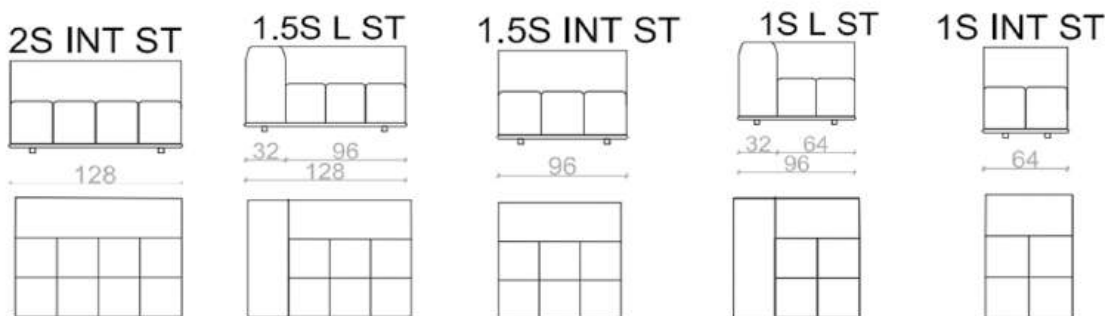

name	2-SEATER int ST	1.5-SEATER (L/R) ST	1.5-SEATER int ST	1-SEATER (L/R) ST	1-SEATER int ST
label	EDE - 2S int ST	EDE - 1,5S(L/R) ST	EDE 1,5S int ST	EDE - 1S(L/R) ST	EDE - 1S int ST
dimensions (LxDxH)	128x96 h.73	128x96 h.73	96x96 h.73	96x96 h.73	64x96 h.73
cat 300					
cat 500					
cat 700					
fabric BASIC	2,588	2,496	2,197	2,162	1,874
fabric LUX	2,645	2,565	2,254	2,243	1,920
fabric ELEGANT	2,726	2,645	2,323	2,300	1,989
fabric EXCLUSIVE	2,783	2,737	2,381	2,369	2,047
fabric PREMIUM	2,933	2,910	2,496	2,484	2,151

Dodatni elementi se nahajajo na naslednji strani. Na koncu cenika so predstavljeni primeri različnih sestavov-postavitvev.

Potrebujete pomoč pri sestavi elementov in cenah?
Z odprtim cenikom nas pokličite na 070 264 264 in vodili vas bomo skozi vse elemente.