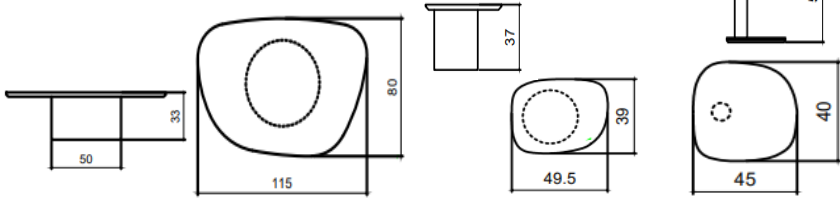

ENIGMA

coffee table

64

board:

Board frame solid oak, ceramics, quartz or glass. Table apron - MDF veneered with natural oak

base:

MDF oak veneer

name	ENIGMA O	ENIGMA P	ENIGMA K
label	ENI - O	ENI - P	ENI - K
dimensions (LxDxH)	Ø50 h.40	120x60 h.34	80x80 h.28
MDF	862	874	782
ceramics	1,093	1,346	1,277
quartz concrete	1,300	2,012	1,851
quartz ambient	1,426	2,346	2,151
colored glass	897	943	828

LIWA

coffee table

65

board:

Liwa S - solid wood; Liwa L - solid wood, Liwa C - ceramics board

base:

S - solid wood, L - oak veneer, C - solid wood

name	LIWA L	LIWA S	LIWA C ceramics board
label	LIW - L table	LIW - S table	LIW - C table
dimensions (LxDxH)	115x80 h.33	50x39 h.37	45x40 h.52
RAL	575	414	402
beech	747	425	414
oak	1,081	667	425