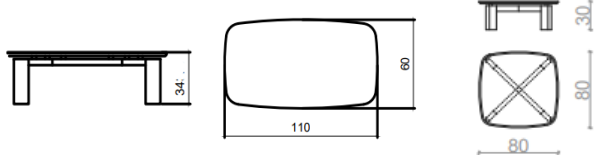

63

BOARD:

marble

baza:

solid beech wood, RAL colored

name	CT-19 L	CT -19 M	CT - 19 S
label	CT-19 L	CT -19 M	CT - 19 S
dimensions (LxDxH)	Ø95 h.42	Ø65 h.35	Ø47 h.47
marble	977	506	448
note:	Marble Calaccata Premium i Nero Margina = standard marble x 2. Marble Dekton Lauren = standard marble x 3 .		

BLUM

coffee table

board

Solid wood

63

base:

Solid wood

name	BLUM
label	BLU - Ø40
dimensions (LxDxH)	Ø40 h.55
MDF - RAL	460
beech	483
oak	851

DECORA

coffee table

64

board:

Ceramics board or MDF painted by RAL. Table apron MDF painted by RAL.

base:

solid oak

name	DECORA L	
label	DECORA L table	DECORA M table
dimensions (LxDxH)	110x60 h.34	80x80 h.30
ceramics	1,208	1,150
MDF	805	725