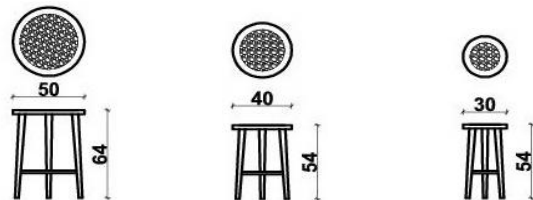

COFFEE TABLES

CT 15

coffee table

62

BASE

bent steel profiles painted with overlay PU paint in tone according to RAL chart

name	CT 15 - Ø90	CT 15 - Ø72	CT 15 - Ø60	BOARDS types of boards:
label	CT 15 - Ø90	CT 15 - Ø72	CT 15 - Ø60	
dimensions (LxDxH)	Ø90 h.38	Ø72 h.30	Ø60 h.50	
RAL colored	529	471	471	MDF board painted according to RAL chart and coated with PU varnish
BEECH veneer	529	483	471	veneered MDF board (20 mm) with beech veneer, stained and PU lacquered
OAK veneer	598	506	483	veneered MDF board (20 mm) with oak veneer, stained and PU lacquered
MARBLE	989	793	644	polished natural marble 20mm thick
Ceramics	1,104	897	805	ceramics board

note: Price in marble: Calaccata Premium and Nero Margina = 2 x standard marble. Dekton Lauren = 3 x standard marble

club tables which underline one within the other:

name	CT 15 - Ø72 CUT	CT 15 - Ø60 CUT
label	CT 15 - Ø72	CT 15 - Ø60
dimensions (LxDxH)	Ø72 h.38	Ø60 h.30
RAL colored	471	471
BEECH veneer	483	471
OAK veneer	506	483
MARBLE	793	644

CT 16

coffee table

62

BOARD:

leather on MDF board in solid wood

BASE:

solid wood, stained in stain of choice and lacquered with PU varnish

name	CT 16 Ø50	CT 16 Ø40	CT 16 Ø30
label	CT 16 Ø50	CT 16 Ø40	CT 16 Ø30
dimensions (LxDxH)	Ø50 h.64	Ø40 h.54	Ø30 h.54
beech	471	391	345
surcharge for oak	23	23	23
surcharge for leather	46	35	32

BASE:

steel profiles painted according to RAL

name	CT-18
label	CT 18
dimensions (LxDxH)	114x57 h.36
basic price	770
surcharge for COMPACT board:	
UP 114x57	288
DOWN Ø53	126
ceramics	1,047

CT 19

coffee table