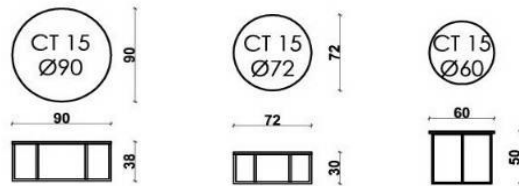

COFFEE TABLES

CT 15

coffee table

62

BASE

bent steel profiles painted with overlay PU paint in tone according to RAL chart

name	CT 15 - Ø90	CT 15 - Ø72	CT 15 - Ø60	BOARDS types of boards:
label	CT 15 - Ø90	CT 15 - Ø72	CT 15 - Ø60	
dimensions (LxDxH)	Ø90 h.38	Ø72 h.30	Ø60 h.50	
RAL colored	529	471	471	MDF board painted according to RAL chart and coated with PU varnish
BEECH veneer	529	483	471	veneered MDF board (20 mm) with beech veneer, stained and PU lacquered
OAK veneer	598	506	483	veneered MDF board (20 mm) with oak veneer, stained and PU lacquered
MARBLE	989	793	644	polished natural marble 20mm thick
Ceramics	1,104	897	805	ceramics board

note: Price in marble: Calaccata Premium and Nero Margina = 2 x standard marble. Dekton Lauren = 3 x standard marble

club tables which underline one within the other:

name	CT 15 - Ø72 CUT	CT 15 - Ø60 CUT
label	CT 15 - Ø72	CT 15 - Ø60
dimensions (LxDxH)	Ø72 h.38	Ø60 h.30
RAL colored	471	471
BEECH veneer	483	471
OAK veneer	506	483
MARBLE	793	644

CT 16

coffee table

62

BOARD:

leather on MDF board in solid wood

BASE:

solid wood, stained in stain of choice and lacquered with PU varnish

name	CT 16 Ø50	CT 16 Ø40	CT 16 Ø30
label	CT 16 Ø50	CT 16 Ø40	CT 16 Ø30
dimensions (LxDxH)	Ø50 h.64	Ø40 h.54	Ø30 h.54
beech	471	391	345
surcharge for oak	23	23	23
surcharge for leather	46	35	32

63

BOARD:

marble

baza:

solid beech wood, RAL colored

name	CT-19 L	CT -19 M	CT - 19 S
label	CT-19 L	CT -19 M	CT - 19 S
dimensions (LxDxH)	Ø95 h.42	Ø65 h.35	Ø47 h.47
marble	977	506	448
note:	Marble Calaccata Premium i Nero Margina = standard marble x 2. Marble Dekton Lauren = standard marble x 3 .		