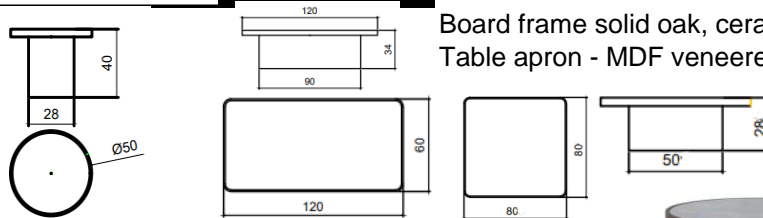

ENIGMA

coffee table

64