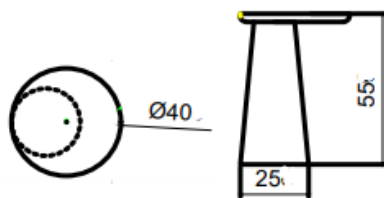

BASE:

steel profiles painted according to RAL

name	CT-18
label	CT 18
dimensions (LxDxH)	114x57 h.36
basic price	770
surcharge for COMPACT board:	
UP 114x57	288
DOWN Ø53	126
ceramics	1,047

CT 19

coffee table

63

BOARD:

marble

baza:

solid beech wood, RAL colored

name	CT-19 L	CT -19 M	CT - 19 S
label	CT-19 L	CT -19 M	CT - 19 S
dimensions (LxDxH)	Ø95 h.42	Ø65 h.35	Ø47 h.47
marble	977	506	448
note:	Marble Calaccata Premium i Nero Margina = standard marble x 2. Marble Dekton Lauren = standard marble x 3 .		

BLUM

coffee table

board

Solid wood

63

base:

Solid wood

name	BLUM
label	BLU - Ø40
dimensions (LxDxH)	Ø40 h.55
MDF - RAL	460
beech	483
oak	851