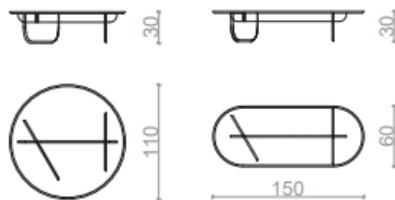

ENIGMA

coffee table

64

board:

Board frame solid oak, ceramics, quartz or glass. Table apron - MDF veneered with natural oak

base:

MDF oak veneer

name	ENIGMA O	ENIGMA P	ENIGMA K
label	ENI - O	ENI - P	ENI - K
dimensions (LxDxH)	Ø50 h.40	120x60 h.34	80x80 h.28
MDF	862	874	782
ceramics	1,093	1,346	1,277
quartz concrete	1,300	2,012	1,851
quartz ambient	1,426	2,346	2,151
colored glass	897	943	828

LIWA

coffee table

65

board:

Liwa S - solid wood; Liwa L - solid wood, Liwa C - ceramics board

base:

S - solid wood, L - oak veneer, C - solid wood

name	LIWA L	LIWA S	LIWA C ceramics board
label	LIW - L table	LIW - S table	LIW - C table
dimensions (LxDxH)	115x80 h.33	50x39 h.37	45x40 h.52
RAL	575	414	402
beech	747	425	414
oak	1,081	667	425

RZAV

65

base: MDF colored by RAL
board: MDF colored by RAL

name	RZAV O	RZAV P
label	RZAV O	RZAV P
dimensions (LxDxH)	Ø110 h.30	150x60 h.30
MDF - RAL	862	736

ZEN

coffee table

65

board:
solid wood