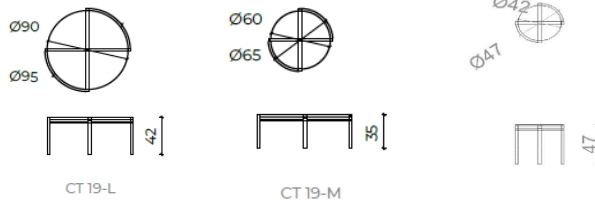

BASE:

steel profiles painted according to RAL

name	CT-18
label	CT 18
dimensions (LxDxH)	114x57 h.36
basic price	770
surcharge for COMPACT board:	
UP 114x57	288
DOWN Ø53	126
ceramics	1,047

CT 19

coffee table

63

BOARD:

marble

baza:

solid beech wood, RAL colored

name	CT-19 L	CT -19 M	CT - 19 S
label	CT-19 L	CT -19 M	CT - 19 S
dimensions (LxDxH)	Ø95 h.42	Ø65 h.35	Ø47 h.47
marble	977	506	448
note:	Marble Calaccata Premium i Nero Margina = standard marble x 2. Marble Dekton Lauren = standard marble x 3 .		

BLUM

coffee table

board

Solid wood

63

base:

Solid wood

name	BLUM
label	BLU - Ø40
dimensions (LxDxH)	Ø40 h.55
MDF - RAL	460
beech	483
oak	851