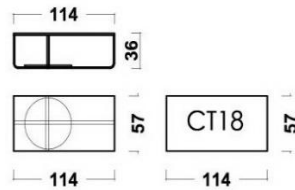

CT 18

coffee table

63