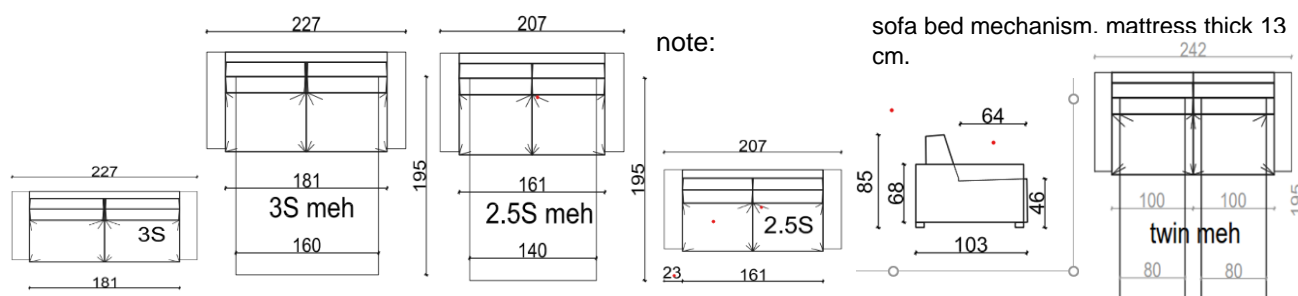

MATRIX

84

FRAME	sofa bed mechanism; solid beech wood, wooden panels
SUPPORT	sofa bed mechanism
SEATING	HR foam 35/36, wadding
BACKREST	foam L 25/15, wadding
ARMREST	foam L 25/15, N 25/38, wadding
LEGS	beech wood, RAL colored

name	3 SEATER with mechanism	2 SEATER with mechanism	3 SEATER with two detached mechanism
label	3S - bed	2.5S - bed	3S-TWIN
dimensions (LxDxH)	227x195 h.85	207x195 h.85	242x195 h.85
cat 300	4,313	4,094	5,129
cat 500	5,141	4,899	5,911
cat 700	5,497	5,233	6,302
fabric BASIC	3,059	2,898	3,875
fabric LUX	3,174	3,001	4,002
fabric ELEGANT	3,335	3,139	4,163
fabric EXCLUSIVE	3,473	3,277	4,313
fabric PREMIUM	3,772	3,565	4,612
fabric LUXURY	4,221	3,967	5,072