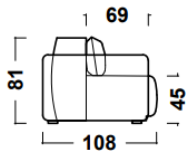

OPIUM

36

FRAME	solid beech wood, wooden panel elements
SUPPORT	wired core-bonelli
SEATING	bonelli, coconut, HR foam 35/36, wadding
BACKREST	silicon
ARMREST	pena L 25/15, N 25/38, wadding
LEGS	plastic h.2cm

the price of the elements does not include deco-rative pillows

name	3-SEATER	3-SEATER (L/R)	2.5-SEATER	2.5-SEATER (L/R)	LONGCHAIR with BOX
label	OPI-3S	OPI- 3S(L/R)	OPI- 2.5S	OPI- 2.5S(L/R)	OPI- L(L/R)
dimensions (LxDxH)	250x108 h.81	225x108 h.81	210x108 h.81	185x108 h.81	183x103 h.81
cat 300	4,370	3,944	4,048	3,737	3,024
cat 500	5,233	4,738	4,922	4,520	3,611
cat 700	5,635	5,095	5,348	4,922	3,875
fabric BASIC	3,070	2,737	2,760	2,519	2,128
fabric LUX	3,208	2,864	2,898	2,622	2,220
fabric ELEGANT	3,381	3,001	3,047	2,749	2,323
fabric EXCLUSIVE	3,542	3,151	3,197	2,875	2,427
fabric PREMIUM	3,887	3,450	3,519	3,139	2,645
fabric LUXURY	4,382	3,887	3,990	3,519	2,955

name	2-SEATER	2-SEATER (L/R)	CUSHION C8 45	CORNER SOFA	CORNER SOFA
label	OPI-2S	OPI-2S (L/R)	CUS C8 45	3SL+LR	2SR+LL
dimensions (LxDxH)	190x108 h.81	165x108 h.81	45x45	328x183	268x183
cat 300	3,611	3,392	97	6,968	6,416
cat 500	4,405	4,152	124	8,349	7,763
cat 700	4,761	4,485	138	8,970	8,360
fabric BASIC	2,484	2,266	60	4,865	4,394
fabric LUX	2,599	2,358	64	5,084	4,578
fabric ELEGANT	2,737	2,473	69	5,324	4,796
fabric EXCLUSIVE	2,875	2,576	78	5,578	5,003
fabric PREMIUM	3,151	2,806	92	6,095	5,451
fabric LUXURY	3,565	3,139	115	6,842	6,094