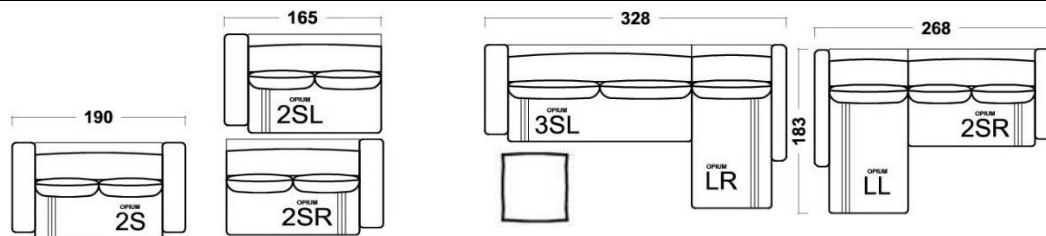

OPIUM

36

FRAME	solid beech wood, wooden panel elements
SUPPORT	wired core-bonelli
SEATING	bonelli, coconut, HR foam 35/36, wadding
BACKREST	silicon
ARMREST	pena L 25/15, N 25/38, wadding
LEGS	plastic h.2cm

the price of the elements does not include deco-rative pillows

name	3-SEATER	3-SEATER (L/R)	2.5-SEATER	2.5-SEATER (L/R)	LONGCHAIR with BOX
label	OPI-3S	OPI- 3S(L/R)	OPI- 2.5S	OPI- 2.5S(L/R)	OPI- L(L/R)
dimensions (LxDxH)	250x108 h.81	225x108 h.81	210x108 h.81	185x108 h.81	183x103 h.81
cat 300	4,370	3,944	4,048	3,737	3,024
cat 500	5,233	4,738	4,922	4,520	3,611
cat 700	5,635	5,095	5,348	4,922	3,875
fabric BASIC	3,070	2,737	2,760	2,519	2,128
fabric LUX	3,208	2,864	2,898	2,622	2,220
fabric ELEGANT	3,381	3,001	3,047	2,749	2,323
fabric EXCLUSIVE	3,542	3,151	3,197	2,875	2,427
fabric PREMIUM	3,887	3,450	3,519	3,139	2,645
fabric LUXURY	4,382	3,887	3,990	3,519	2,955

name	2-SEATER	2-SEATER (L/R)	CUSHION C8 45	CORNER SOFA	CORNER SOFA
label	OPI-2S	OPI-2S (L/R)	CUS C8 45	3SL+LR	2SR+LL
dimensions (LxDxH)	190x108 h.81	165x108 h.81	45x45	328x183	268x183
cat 300	3,611	3,392	97	6,968	6,416
cat 500	4,405	4,152	124	8,349	7,763
cat 700	4,761	4,485	138	8,970	8,360
fabric BASIC	2,484	2,266	60	4,865	4,394
fabric LUX	2,599	2,358	64	5,084	4,578
fabric ELEGANT	2,737	2,473	69	5,324	4,796
fabric EXCLUSIVE	2,875	2,576	78	5,578	5,003
fabric PREMIUM	3,151	2,806	92	6,095	5,451
fabric LUXURY	3,565	3,139	115	6,842	6,094