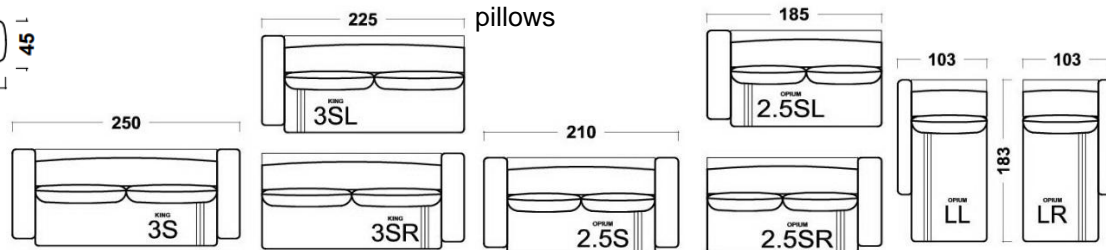

OPIUM

36

FRAME	solid beech wood, wooden panel elements
SUPPORT	wired core-bonelli
SEATING	bonelli, coconut, HR foam 35/36, wadding
BACKREST	silicon
ARMREST	pena L 25/15, N 25/38, wadding
LEGS	plastic h.2cm

the price of the elements does not include deco-rative pillows

name	3-SEATER	3-SEATER (L/R)	2.5-SEATER	2.5-SEATER (L/R)	LONGCHAIR with BOX
label	OPI-3S	OPI- 3S(L/R)	OPI- 2.5S	OPI- 2.5S(L/R)	OPI- L(L/R)
dimensions (LxDxH)	250x108 h.81	225x108 h.81	210x108 h.81	185x108 h.81	183x103 h.81
cat 300	4,370	3,944	4,048	3,737	3,024
cat 500	5,233	4,738	4,922	4,520	3,611
cat 700	5,635	5,095	5,348	4,922	3,875
fabric BASIC	3,070	2,737	2,760	2,519	2,128
fabric LUX	3,208	2,864	2,898	2,622	2,220
fabric ELEGANT	3,381	3,001	3,047	2,749	2,323
fabric EXCLUSIVE	3,542	3,151	3,197	2,875	2,427
fabric PREMIUM	3,887	3,450	3,519	3,139	2,645
fabric LUXURY	4,382	3,887	3,990	3,519	2,955

name	2-SEATER	2-SEATER (L/R)	CUSHION C8 45	CORNER SOFA	CORNER SOFA
label	OPI-2S	OPI-2S (L/R)	CUS C8 45	3SL+LR	2SR+LL
dimensions (LxDxH)	190x108 h.81	165x108 h.81	45x45	328x183	268x183
cat 300	3,611	3,392	97	6,968	6,416
cat 500	4,405	4,152	124	8,349	7,763
cat 700	4,761	4,485	138	8,970	8,360
fabric BASIC	2,484	2,266	60	4,865	4,394
fabric LUX	2,599	2,358	64	5,084	4,578
fabric ELEGANT	2,737	2,473	69	5,324	4,796
fabric EXCLUSIVE	2,875	2,576	78	5,578	5,003
fabric PREMIUM	3,151	2,806	92	6,095	5,451
fabric LUXURY	3,565	3,139	115	6,842	6,094